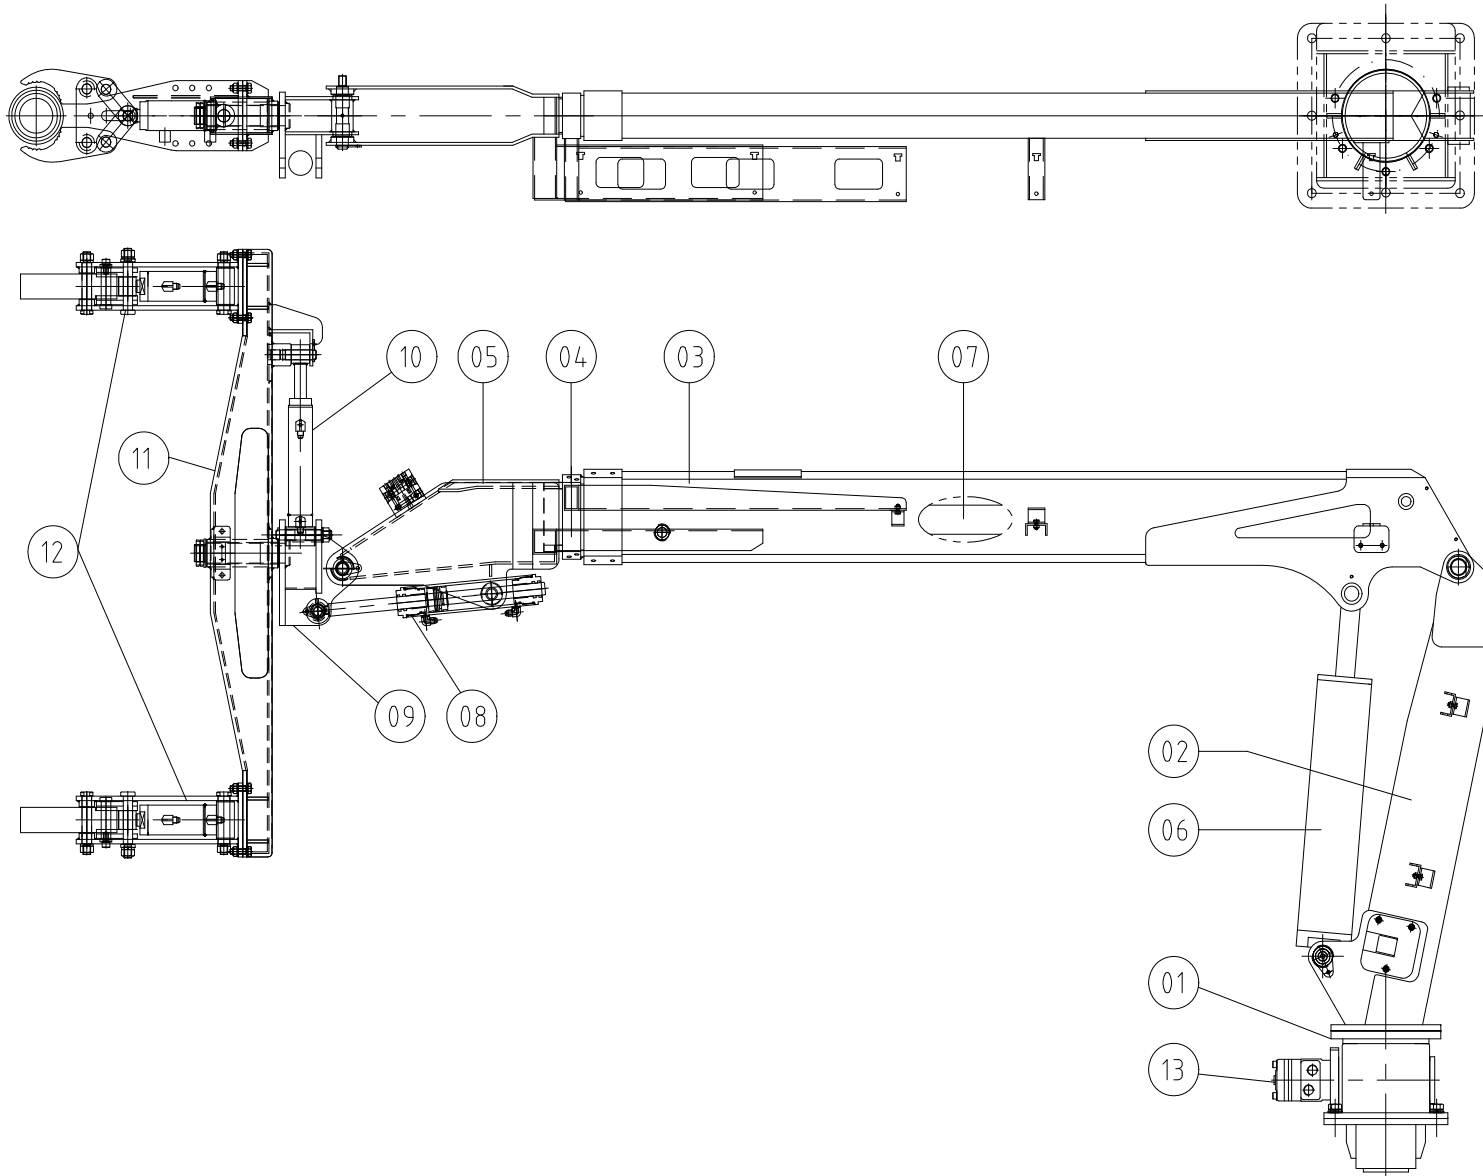

# DHS433HC (A72C0000)–6th Model

ITEM NO	LEVEL ASS'Y	Q'TY	-	P/NO	P/NAME		REMARK
					ENGLISH	DIMENSION	
1		1		A710200	SWING GEAR ASS'Y		
2		1		A72C410	POST WELD ASS'Y		
3		1		A72C100	1st BOOM WELD ASS'Y		
4		1		A72C200	2nd BOOM WELD ASS'Y		
5		1		A72C300	3rd BOOM WELD ASS'Y		
6		1		A752100	DER CYL ASS'Y		
7		1		A751200	TEL CYL ASS'Y		
8		1		A74C370	3단 실린더 ASS'Y		
9		1		A74C600	HOLDER WELD ASS'Y		
10		1		A74C750	ROTATE CYL ASS'Y		
11		1		A74C800	CONNECT BAR WELD		
12		1		A72C900	CLAMP ASS'Y		
13		1		30010012	MOTOR-HY'D		