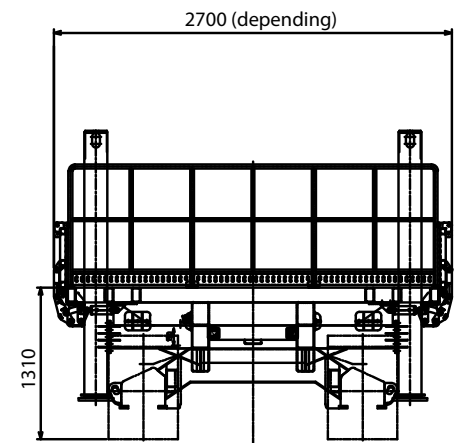

SELF-LOADING JACK LEGS

1, 2 OR 3 TONNE CRANE WITH WINCH/HOOK

WIRELESS REMOTE FOR CRANE OPERATION

2000L SUB FUEL TANK WITH DELIVERY NOZZLE AND HOSE REEL

WALKWAYS AND HANDRAILS

ROD HANDLER

TRACK MOUNTED

DISCOVER OUR CAPABILITIES