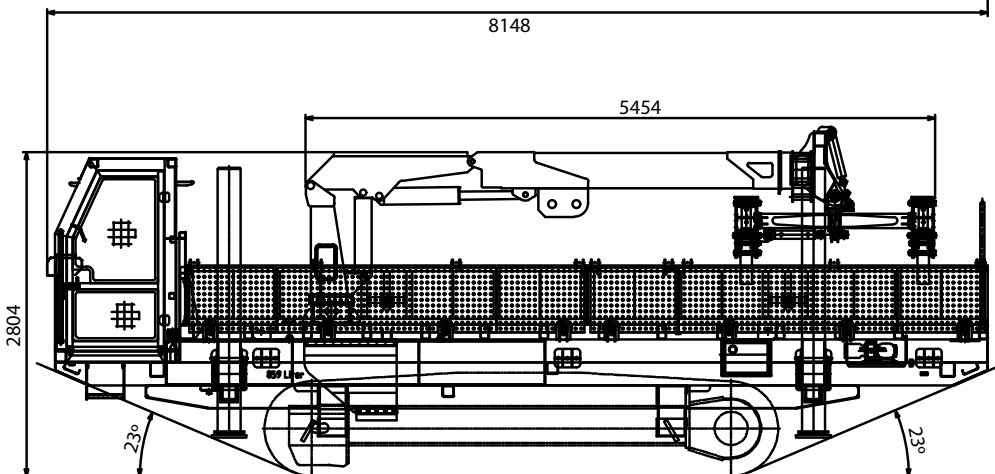

D&B 25-CR

Heavy support carrier

STANDARD SPECIFICATIONS

WIRELESS REMOTE FOR TRAVEL

LEVELLING JACK LEGS

22,000KG PAYLOAD

DRY WEIGHT (BASE MODEL) 14,000KG

OPTIONAL EXTRAS

SELF-LOADING JACK LEGS

1, 2 OR 3 TONNE CRANE WITH WINCH/HOOK

WIRELESS REMOTE FOR CRANE OPERATION

2000L SUB FUEL TANK WITH DELIVERY NOZZLE AND HOSE REEL

WALKWAYS AND HANDRAILS

ROD HANDLER

TRACK MOUNTED

DISCOVER OUR CAPABILITIES