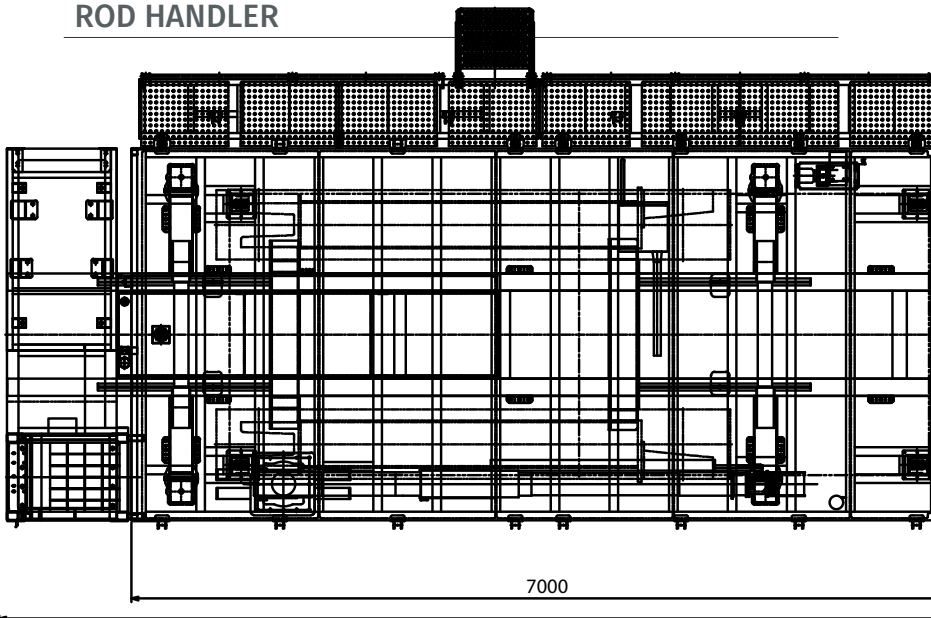

D&B 25-CR

Heavy support carrier

STANDARD SPECIFICATIONS

WIRELESS REMOTE FOR TRAVEL

LEVELLING JACK LEGS

22,000KG PAYLOAD

DRY WEIGHT (BASE MODEL) 14,000KG

OPTIONAL EXTRAS

SELF-LOADING JACK LEGS

1, 2 OR 3 TONNE CRANE WITH WINCH/HOOK

WIRELESS REMOTE FOR CRANE OPERATION

2000L SUB FUEL TANK WITH DELIVERY NOZZLE AND HOSE REEL

WALKWAYS AND HANDRAILS

ROD HANDLER

TRACK MOUNTED

DISCOVER OUR CAPABILITIES