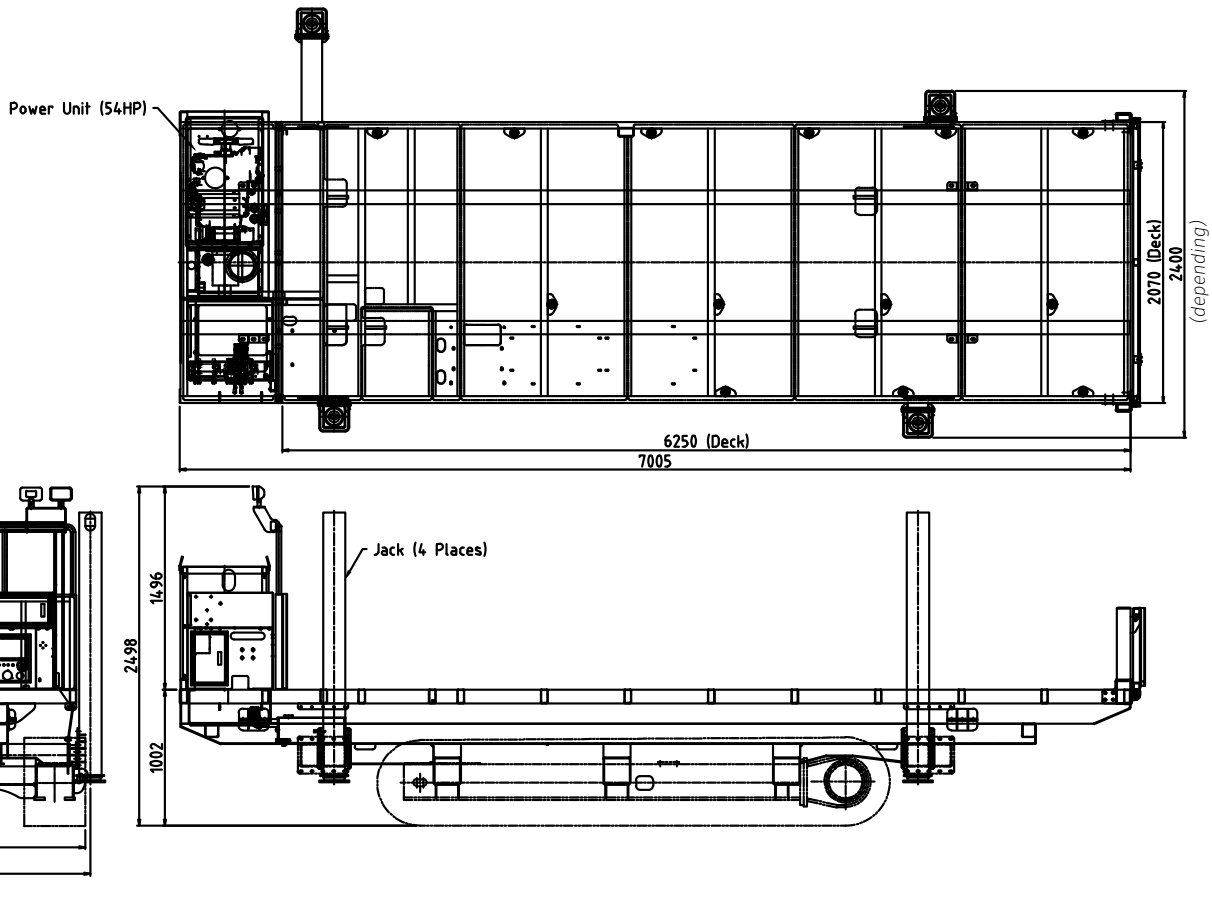

D&B 10-CR

Support carrier

**TRACK
MOUNTED**

STANDARD SPECIFICATIONS

WIRELESS REMOTE CONTROL FOR TRAMMING

7,500KG PAYLOAD

DRY WEIGHT (BASE MODEL) 7,900KG

OPTIONAL EXTRAS

SELF-LOADING JACK LEGS

CABIN

1000L SUB FUEL TANK WITH DIESEL PUMP,
HOSE REEL AND DELIVERY NOZZLE

FOLDING WALKWAYS AND HANDRAILS

HANDLER OPERATOR CAB

ROD LOADER WITH WIRELESS CONTROL

1T, 2T OR 3T CRANE - WIRELESS CONTROL